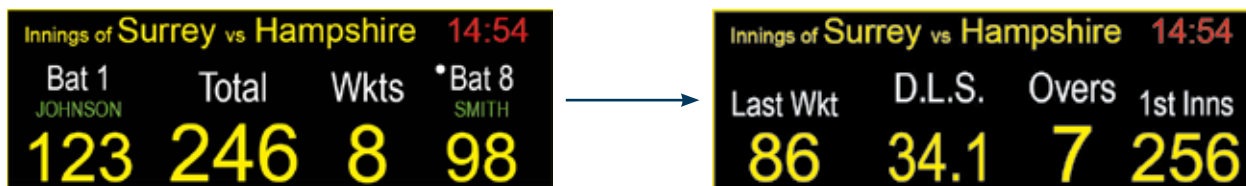

Model: 3x1

2880mm x 960mm P6.67 - 432 x 144 pixels

The score pages will alternate pages showing the full score information, sponsor advert images and Club information pages can also be shown.

Installation

There are various options, but the main installation method is to install the full colour scoreboard onto poles within the ground or, alternatively, you can install the scoreboard onto a wall

LED Scoreboard includes Delivery (UK Mainland), Software and 3 Yr Warranty