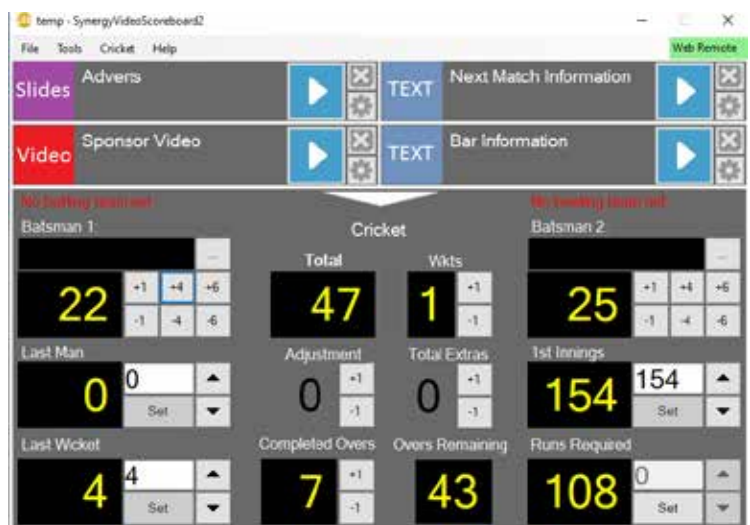

Right - LEDsynergy Cricket Software

If you are not using 'Play Cricket Scorer' you can still use our software in manual format, clicking the buttons as shown as the scores happen.

Static Adverts, Videos & general Club Information can be programmed in at the top section and 'played' when you click the 'run' button.