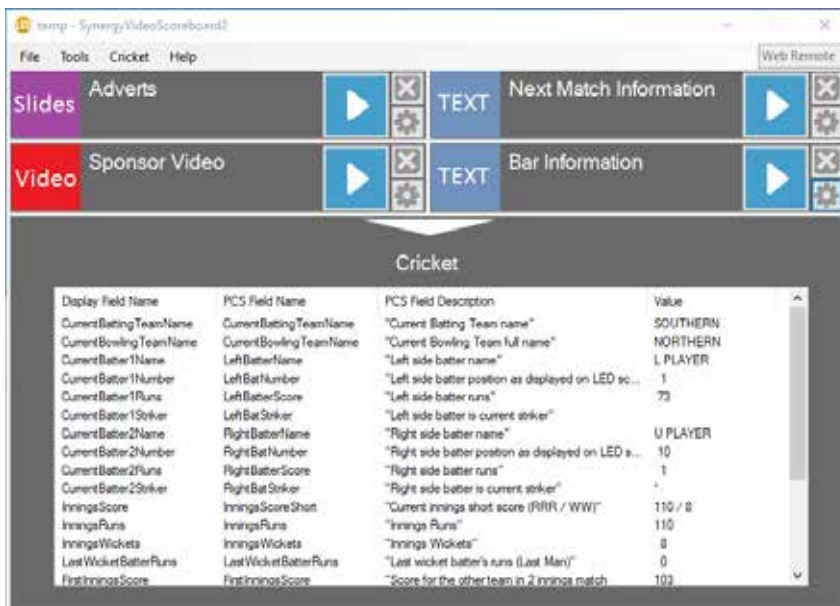

Full Colour Cricket Scoreboards

Software for Scoreboards

LEDsynergy HTML Video Scoreboard Software

We have developed our own software to control our full colour video scoreboards. It is very easy to use, before your LED scoreboard is installed we will set up all the technical elements of your software onto your PC controller, having already liaised with you to confirm layouts.

Our video scoreboard software can connect to 'Play Cricket Scorer' software which most larger Clubs use as standard, so you can utilise their scoring software with our software giving you the facility of putting up sponsor adverts and Club information.

If you are a smaller Club and do not use 'Play Cricket Scorer', then you can use our own LEDsynergy simple-to-use video cricket software.

We can set up your software in a format that suits your sport, with text, images, colours and backgrounds to wow the crowds or just simply text on a plain background. D.L.S. can be shown if required or not.