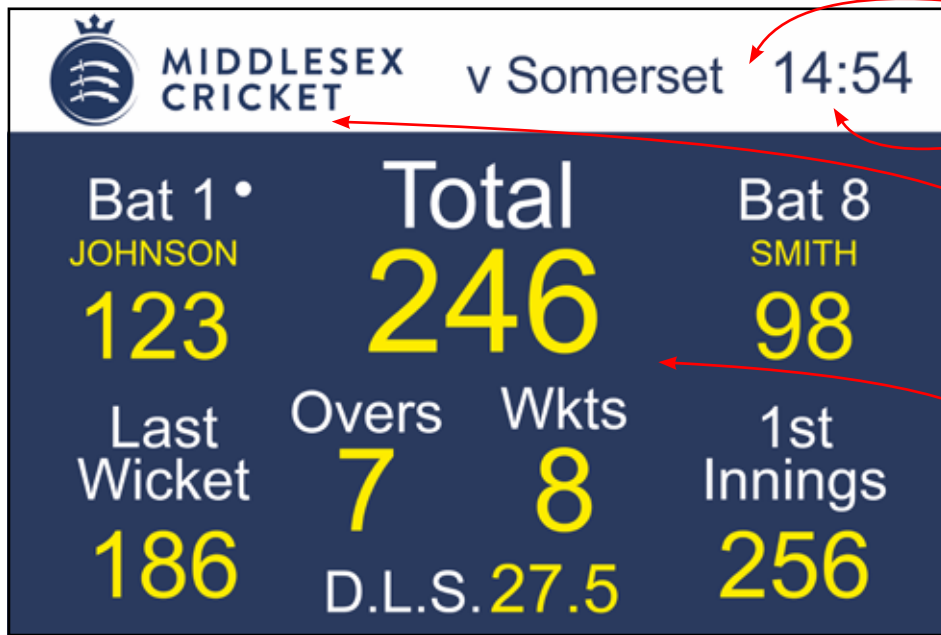

Power

Front access scoreboards have the lowest power requirement of other displays.

Full Colour Cricket Scoreboards

Total Flexibility

Change the BACKGROUND

Add a CLOCK

Add a LOGO

Change the COLOURS